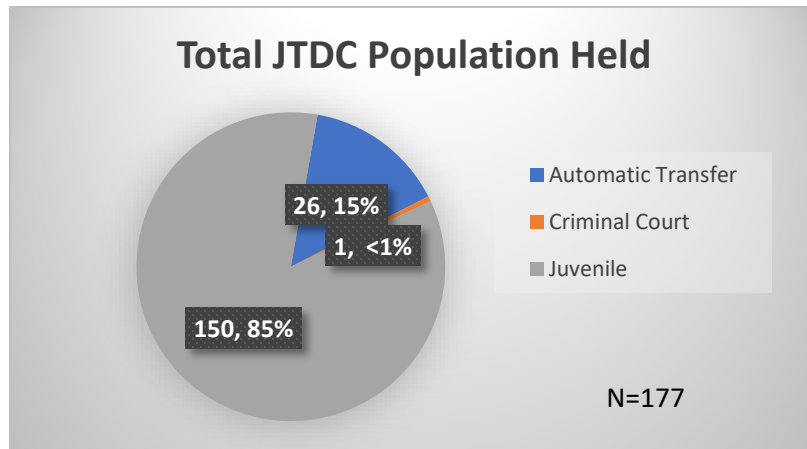

Daily Data Dashboard – February 22, 2024

Demographics for JTDC Population

Thursday Morning Midnight Count

Total # of probation Involved youth¹: 1,358

¹ Probation Active: Any youth who is pending sentencing with an active social history, has been formally placed on probation or supervision with Cook County Juvenile Probation on the date of the report.

*Age, Gender and Race for Criminal Court population (N=1) is not represented in this report.

Daily Data Dashboard – February 22, 2024
Demographics for JTDC Population
Thursday Morning Midnight Count