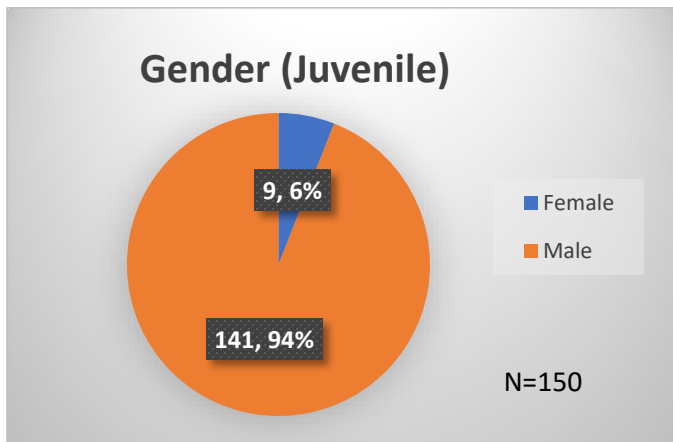

Daily Data Dashboard – February 22, 2024

Demographics for JTDC Population

Thursday Morning Midnight Count

Total # of probation Involved youth¹: 1,358

¹ Probation Active: Any youth who is pending sentencing with an active social history, has been formally placed on probation or supervision with Cook County Juvenile Probation on the date of the report.

*Age, Gender and Race for Criminal Court population (N=1) is not represented in this report.

Daily Data Dashboard – February 22, 2024
Demographics for JTDC Population
Thursday Morning Midnight Count