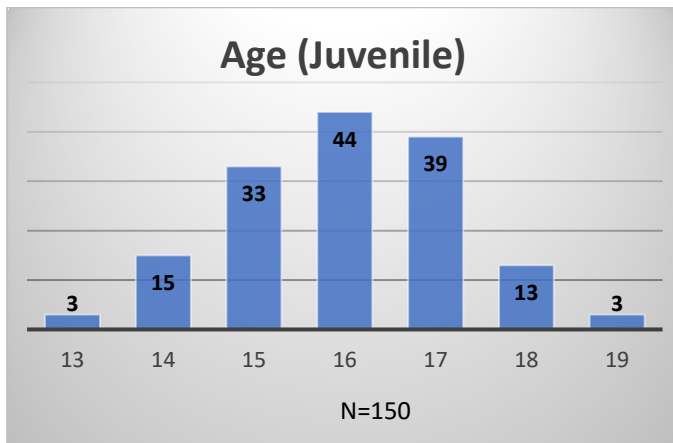

Daily Data Dashboard – February 22, 2024

Demographics for JTDC Population

Thursday Morning Midnight Count

Total # of probation Involved youth¹: 1,358

¹ Probation Active: Any youth who is pending sentencing with an active social history, has been formally placed on probation or supervision with Cook County Juvenile Probation on the date of the report.

*Age, Gender and Race for Criminal Court population (N=1) is not represented in this report.

Daily Data Dashboard – February 22, 2024
Demographics for JTDC Population
Thursday Morning Midnight Count