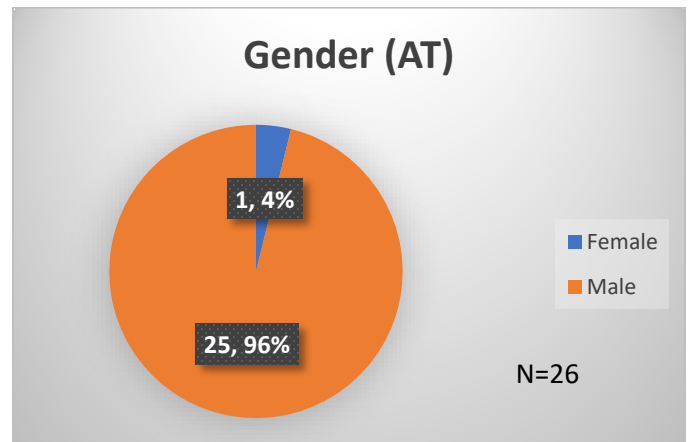

Daily Data Dashboard – February 22, 2024

Demographics for JTDC Population

Thursday Morning Midnight Count

Total # of probation Involved youth¹: 1,358

¹ Probation Active: Any youth who is pending sentencing with an active social history, has been formally placed on probation or supervision with Cook County Juvenile Probation on the date of the report.

*Age, Gender and Race for Criminal Court population (N=1) is not represented in this report.

Daily Data Dashboard – February 22, 2024
Demographics for JTDC Population
Thursday Morning Midnight Count