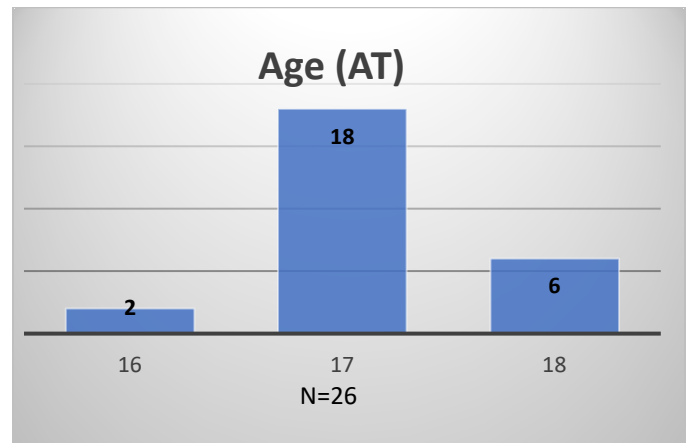

Daily Data Dashboard – February 22, 2024

Demographics for JTDC Population

Thursday Morning Midnight Count

Total # of probation Involved youth¹: 1,358

¹ Probation Active: Any youth who is pending sentencing with an active social history, has been formally placed on probation or supervision with Cook County Juvenile Probation on the date of the report.

*Age, Gender and Race for Criminal Court population (N=1) is not represented in this report.

Daily Data Dashboard – February 22, 2024
Demographics for JTDC Population
Thursday Morning Midnight Count